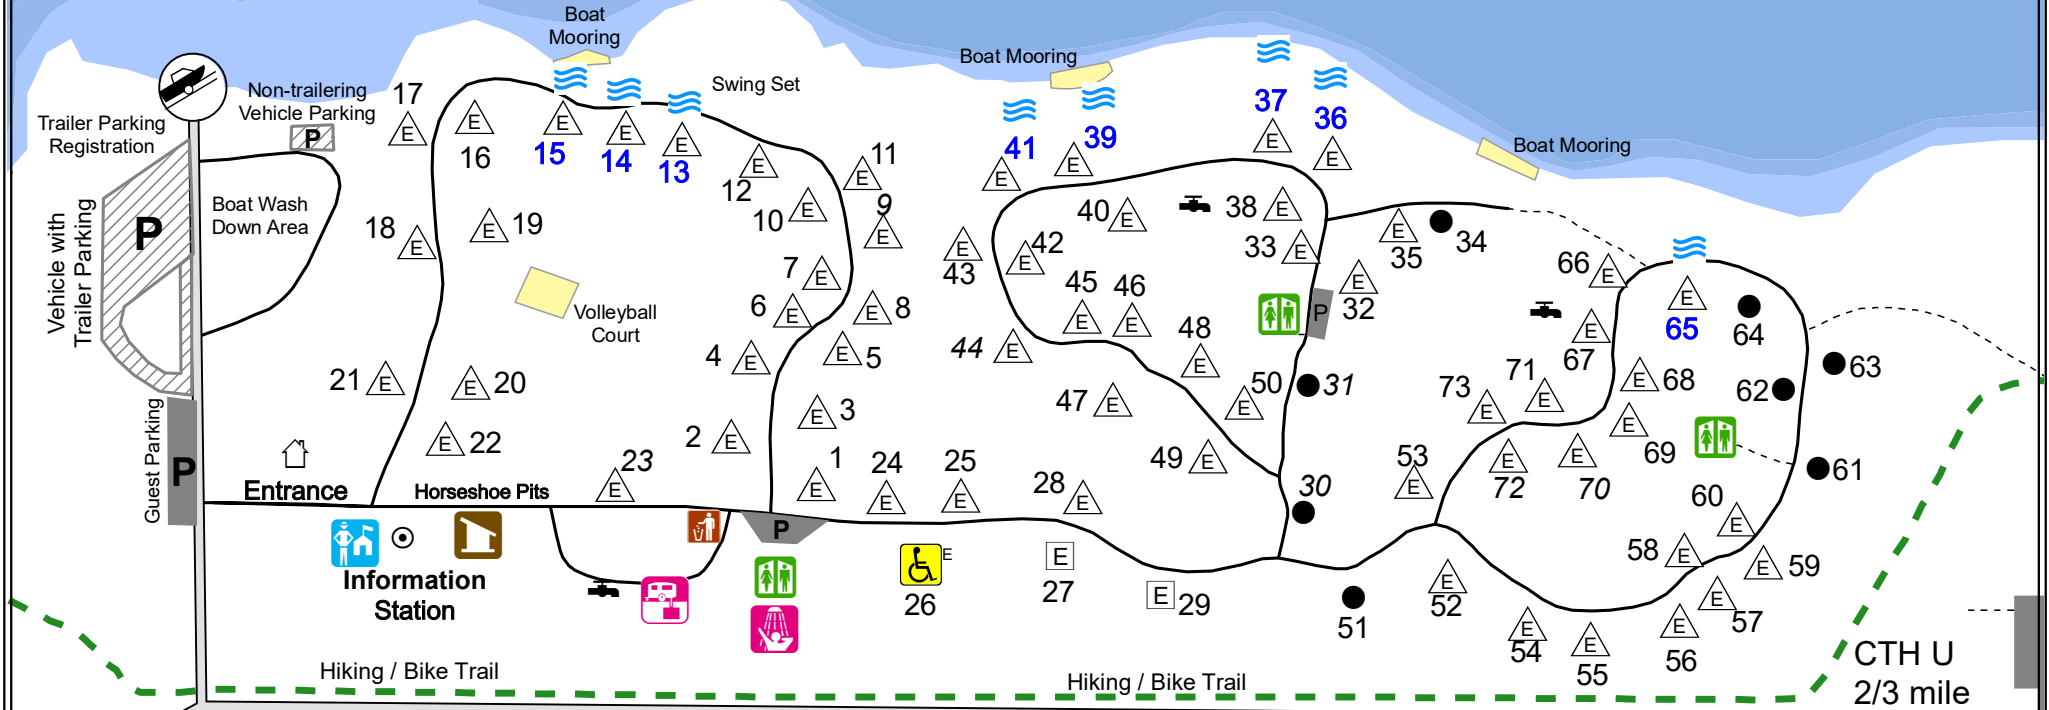

South Park Campground

6411 South Park Road
Wisconsin Rapids, WI 54494

Campsite Types

- No Electric
- [E] 30/20 Amp Electric
- [E] 50/30/20 Amp Electric
- [E] Accessible 30 Amp Electric
- [H] Camp Host
- [R] Camp Ranger
- [W] Waterfront Sites
- 13, 14, 15, 36, 37, 39, 41, 65
- Campground Road
- - - Hiking / Bike Trail
- - - Walking Path

Park Facilities

- [I] Information Station
- [S] Showers / Flush Toilets
- [V] Vault Toilets
- [I/W] Ice / Wood
- [G/R] Garbage / Recycling
- [W] Well
- [D/P] Dump Station & Potable Water
- [A] Accessible Boat Dock
- [P] Fee Parking Lot
- [P] Parking Lot

Lake Wazeecha

64th St.

South Park Road

Rude St.

Prepared by: Wood County
Land Information Office
Updated February, 2022,
Parks & Forestry SMG